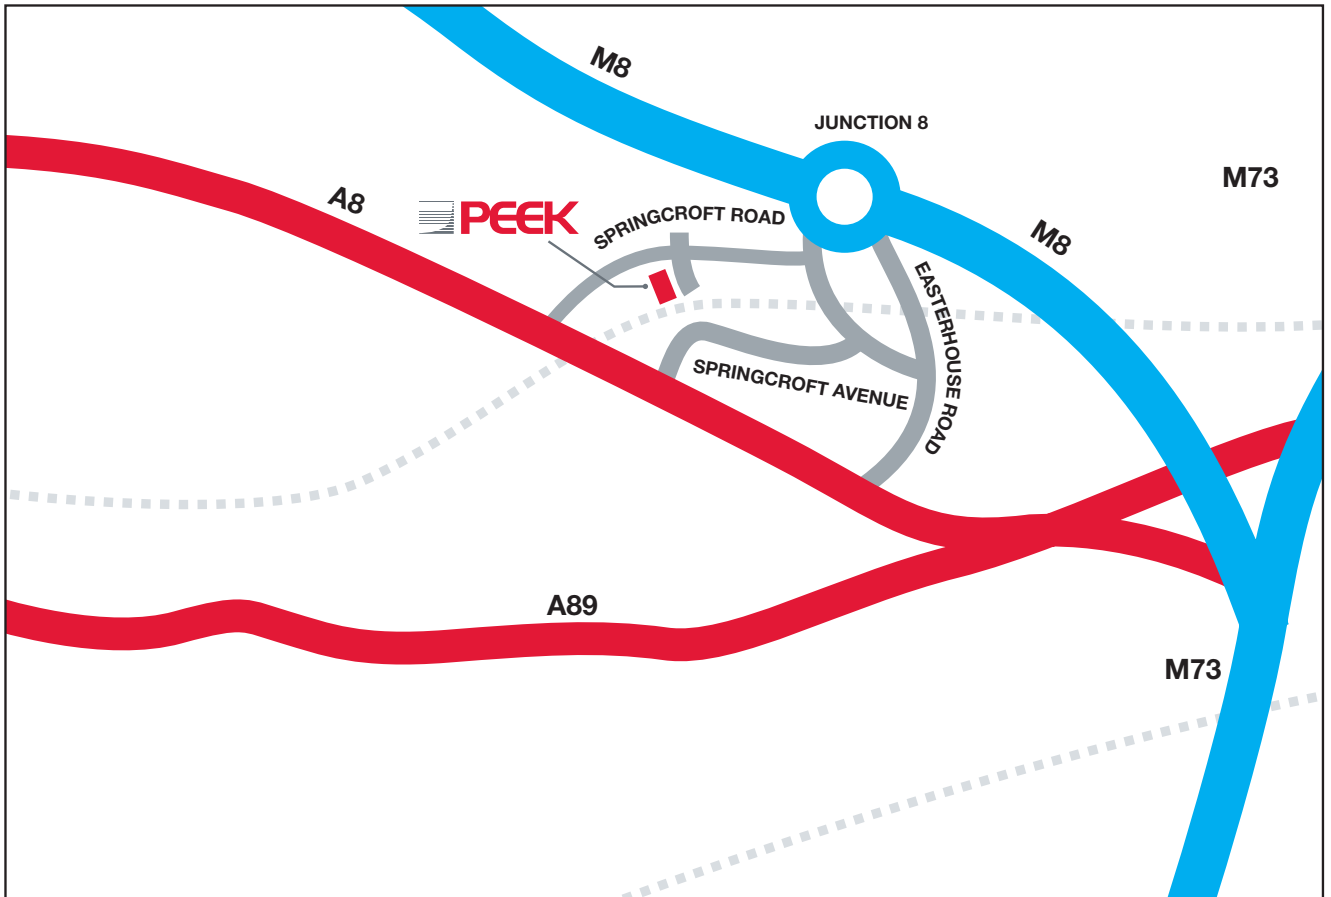

### Directions - West Bound

- At Newbridge Junction roundabout take the 1st exit, then join the M9 motorway (signposted Glasgow, Edinburgh)
- Continue forward onto the M8 (signposted Glasgow)
- Continue forward onto the A8 (signposted Glasgow)
- Leave the A8 at junction 8, then at Ballieston Roundabout take the 2nd exit onto the A8 (signposted Glasgow East, Glasgow)
- At traffic signals continue forward (signposted City Centre, Glasgow Airport)
- Continue forward onto Edinburgh Road - A8. Entering Glasgow
- Turn right at signs for Glasgow Business Park
- Continue forward onto Springhill Parkway
- Continue forward onto Springcroft Road
- At roundabout take the 2nd exit
- Arrive at G69 6GD, Glasgow.

### Directions - East Bound

- Start out at Glasgow International Airport, Renfrewshire
- Follow signs Way Out
- At roundabout take the 2nd exit onto White Cart Road (signposted Motorway M8)
- Continue forward onto White Cart Road. Entering Paisley
- At roundabout take the 2nd exit onto Sanderling Road (signposted Greenock, M8)
- At roundabout take the 2nd exit (signposted Glasgow, Glasgow Airport)
- At roundabout take the 3rd exit, then join the M8 motorway (signposted Glasgow)
- Leave the M8 at junction 9, then at T-junction turn right onto Easterhouse Road (signposted Baillieston) Entering Glasgow
- Cross Motorway bridge and turn right (signposted Glasgow)
- Bear right, then at roundabout take the 1st exit onto Springhill Parkway
- At roundabout take the 1st exit
- Arrive at G69 6GD, Glasgow.